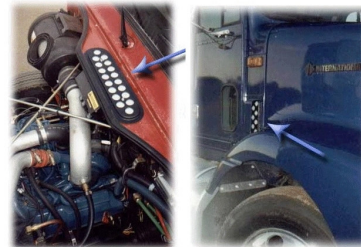

Cab filter and refills
Cab filters International