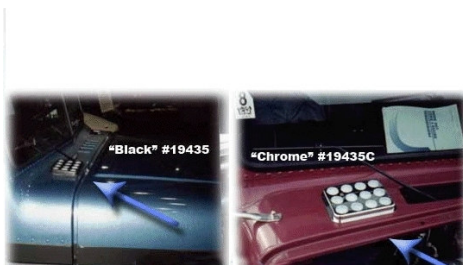

Cab filter and refills Freightliner

- 19529 Century Class 1997 to 2005 models C120 and FLC
- R19529 refill for 19529
- 19430 M2 2002 up
- R19430 refill for 19430
- 19435 Business Class 1989 to 2005 models FL 60 and FL 70
- 19435C Same as 19435 but with chrome case
- R19435 refill for 19435
- 19535 Business Class 1989 to 2005 models FL60 and FL70
- R19535 refill for 19535

Cab filter and refills Peterbilt

- 19500 87 to 05 up exterior cab filter models all 337 378 and 379
- 19500C same as 19500 but with chrome case
- R19500 refill for 19500
- 19900 98 1/2 to 05 up interior filter models 330 337 378 and 379
- R19900 refill for 19900
- 20604 387 2000 and newer model 387
- R20604 refill for 20604

Cab filter and refills
Cab filters Kenworth