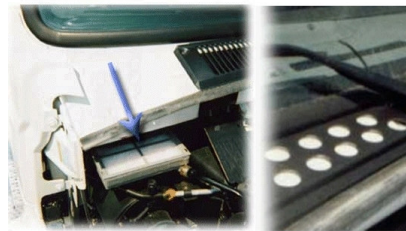

Cab filter and refills Chevrolet GMC Kodiak and Top Kick

Cab filter and refills Ford

- 19764 Chevrolet GMC Pickups 1988-1998 1/2 3/4 to 1 Ton
- Also 1990 to 2002 Topkick Models
- R19764 refill for 19764
- 19765 2003 & up GMC Topkick Chevy and Kodiak
- R19765 refill for 19765

- 19220 Sterling 2002 up
- R19220 refill for 19220
- 19532 New Louisville conventional Aeromax and Sterling 1996 up
- R19532 refill for 19532