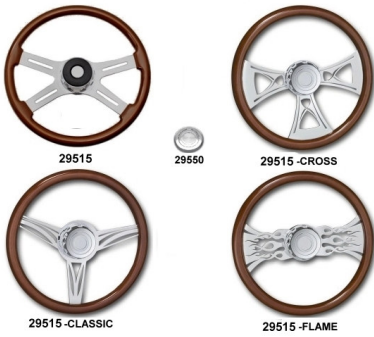

Steering wheels International
Steering wheel International

18" fits tilt and telescopic column all years

- 29515 2 chrome spokes
- 29515-CLASSIC 3 chrome spokes
- 29515-CROSS 3 chrome spokes
- 29515-FLAMES 2 chrome spokes
- 29550 Steering wheel horn button

Cab interior International
Switch guards International

Stainless steel

- 26000 5th wheel
- 26010 Power divider
- 26020 Air suspension

Cab interior International
Dash screws International

Dash screws 2 per package

Fuel Tank Covers 1 kit per tank with Quilted ends and a plain band with belt

- 99850 Black 26" tanks
- 99851 Blue 26" tanks
- 99852 Brown 26" tanks
- 99853 Gray 26" tanks
- 99854 Maroon 26" tanks
- 99855 red 26" tanks
- 99856 Tan 26" tanks
- 99857 White 26" tanks
- Special order only