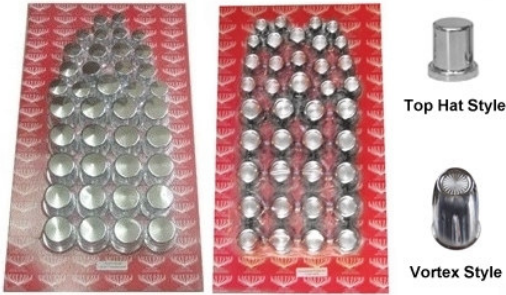

Exterior International
Nut Cover Kits International

Exterior International
Fuel Tank Covers International

Special order only

Chrome plastic

- 0714-ISK Top Hat Style Starter Kit
- 0723-VISK VORTEX Style Starter Kit

Fuel Tank Covers 1 kit per tank with Quilted ends and a plain band with belt

- 99850 Black 26" tanks
- 99851 Blue 26" tanks
- 99852 Brown 26" tanks
- 99853 Gray 26" tanks
- 99854 Maroon 26" tanks
- 99855 red 26" tanks
- 99856 Tan 26" tanks
- 99857 White 26" tanks
- Special order only