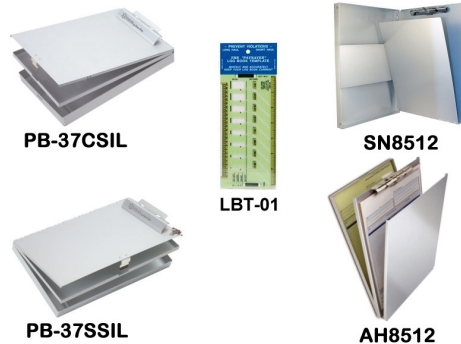

Log book holders
Forms holders