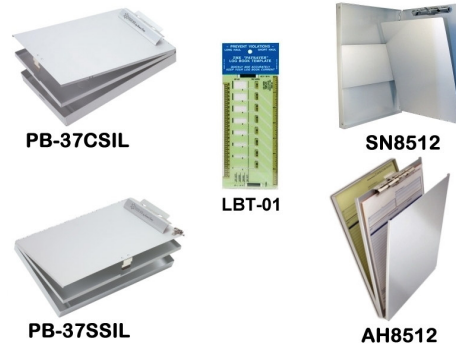

Log books
Straight bill of lading

Bill of lading and time books

- 812 Straight bill of lading 8 1/2" x 11"
- 813 Heavy haul bill of lading 8 1/2" x 11"
- 912 Operators time books 8 1/2" x 11"

Log books and accessories

Log books
Invoice refills

Log book Display
Log book display rack

Invoice refills

- 914 Invoice refills 8 1/2" x 11

Log book display rack and start up contents

- 1002 Display and contents listed below
- 20 Pieces of #512
- 10 Pieces of #513
- 5 Pieces of #514
- 20 Pieces of #515
- 10 Pieces of #518
- 15 Pieces of #612
- 5 Pieces of #613
- 15 Pieces of #614
- 15 Pieces of #712
- 5 Pieces of #714

Log book holders
Log book covers binders and holders

Log book holders
Forms holders

Various sizes and styles to choose from

- 0274 Leather fits 13MP log book
- 514 Poly binder 6 rings 6 1/2" x 8 1/2"
- With a fold out wrap-around divider
- 613 Poly binder 3 rings 10 1/2" x 11 1/2"
- With a fold out wrap-around divider
- 1012 Truckers secretary cab desk
- Fits truck steering wheels 16" x 16"
- 1013 Leather portfolio zippered three ring binder
- Brass corners scratch pad 9 credit card holders
- 705R Binder for loose leaf forms
- 8" W x 9" L when closed holds forms size 8 1/2" W x 6 1/2" L

Aluminum forms holders and organizers various size and styles

- PB-37CSIL Organizer
- Bottom opening posse box in silver 9" x 14" x 1 5/8"
- PB-37SSIL Organizer
- Side opening posse box in silver 9" x 14" x 1 5/8"
- SN8512 form sizes up to 8 1/2" x 12" side opening
- AH8512 form sizes up to 8 1/2" x 12" top opening
- LBT-01 Logbook Template
- Quickly and Accurately Keep Your Logbook Current and Legal
- Prevent Violations on the Long and Short Hauls