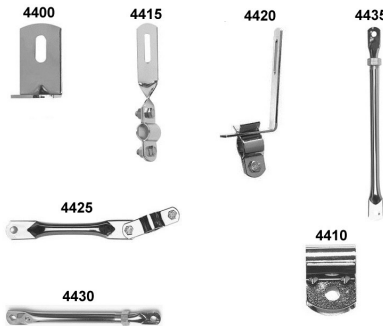

Brackets arms and clamps

Mirror brackets mounts and arms

4400

4415

4420

4435

4425

4430

4410

Heavy duty nickel chrome

- 4400 Spot mirror bracket
- 4410 clamp for 3/4" diameter tubing
- 4415 twisted mounting bracket for 5/8" and 3/4"
- 4420 mount side clamp 3/4" diameter tubing
- 4425 auxiliary arm with mounting clamp 6
- 4430 adjustable arm 10" to 14
- 4435 adjustable arm 14" to 20