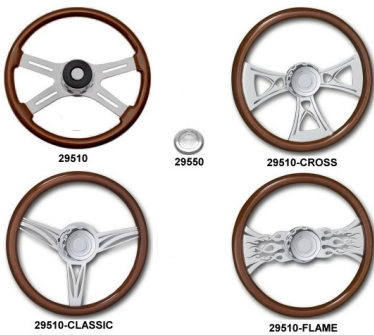

18" with 2 chrome spokes Flames

- 29500-FLAMES fits tilt and telescopic column
- July 1993 to April 1998
- 29505-FLAMES fits adjustable column
- May 1998 to present
- 29507-FLAMES fits fixed column
- From 1975 to 1998
- 29550 Steering wheel horn button

Kenworth  
Steering wheels Kenworth

18" fits tilt and telescopic column Kenworth may 1995 to march 1997

- 29520 with 4 chrome spokes
- 29520-CLASSIC with 3 chrome spokes
- 29520-CROSS with 3 chrome spokes
- 29520-FLAMES with 2 chrome spokes
- 29550 Steering wheel horn button

Kenworth  
Steering wheels Kenworth

18" fits adjustable column Kenworth march 2001 to present

- 29525 with 4 chrome spokes
- 29525-CLASSIC with 3 chrome spokes
- 29525-CROSS with 3 chrome spokes
- 29525-FLAMES with 2 chrome spokes
- 29550 Steering wheel horn button

Freightliner  
Steering Wheels Freightliner

Steering Wheel 18" Fits Fixed and Adjustable Column Classic Fld Century 1989 to Present

- 29510 with 4 Chrome Spokes
- 29510-Cross with 3 Chrome Spokes
- 29510-Classic with 3 Chrome Spokes
- 29510-Flame with 2 Chrome Spokes