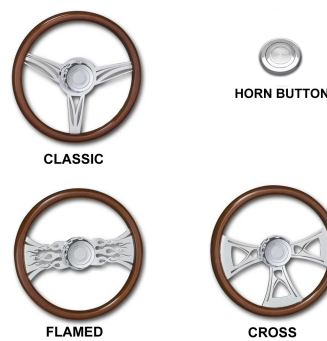

Kenworth
Steering wheels Kenworth

18" fits tilt and telescopic column Kenworth may 1995 to march 1997

- 29520 with 4 chrome spokes
- 29520-CLASSIC with 3 chrome spokes
- 29520-CROSS with 3 chrome spokes
- 29520-FLAMES with 2 chrome spokes
- 29550 Steering wheel horn button

Kenworth
Steering wheels Kenworth

18" fits adjustable column Kenworth march 2001 to present

- 29525 with 4 chrome spokes
- 29525-CLASSIC with 3 chrome spokes
- 29525-CROSS with 3 chrome spokes
- 29525-FLAMES with 2 chrome spokes
- 29550 Steering wheel horn button

Freightliner
Steering Wheels Freightliner

Steering Wheel 18" Fits Fixed and Adjustable Column Classic Fld Century 1989 to Present

- 29510 with 4 Chrome Spokes
- 29510-Cross with 3 Chrome Spokes
- 29510-Classic with 3 Chrome Spokes
- 29510-Flame with 2 Chrome Spokes

Mack
Steering wheel Mack

18" fits tilt and telescopic column through April 2001

- 29535-CLASSIC 3 chrome spokes
- 29535-CROSS 3 chrome spokes
- 29535-FLAMES 2 chrome spokes
- 29550 Steering wheel horn button