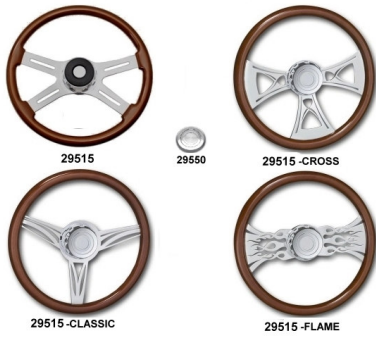

Freightliner
Steering Wheels Freightliner

Steering Wheel 18" Fits Fixed and Adjustable Column Classic Fld Century 1989 to Present

- 29510 with 4 Chrome Spokes
- 29510-Cross with 3 Chrome Spokes
- 29510-Classic with 3 Chrome Spokes
- 29510-Flame with 2 Chrome Spokes

Mack
Steering wheel Mack

18" fits tilt and telescopic column through April 2001

- 29535-CLASSIC 3 chrome spokes
- 29535-CROSS 3 chrome spokes
- 29535-FLAMES 2 chrome spokes
- 29550 Steering wheel horn button

International
Steering wheel International

18" fits tilt and telescopic column all years

- 29515 2 chrome spokes
- 29515-CLASSIC 3 chrome spokes
- 29515-CROSS 3 chrome spokes
- 29515-FLAMES 2 chrome spokes
- 29550 Steering wheel horn button

Western Star
Steering wheels Western Star

18" Fits tilt and telescopic column October 1998 to present

- 29530-CLASSIC 3 chrome spokes
- 29530-CROSS 3 chrome spokes
- 29530-FLAMES 2 chrome spokes
- 29550 Steering wheel horn button