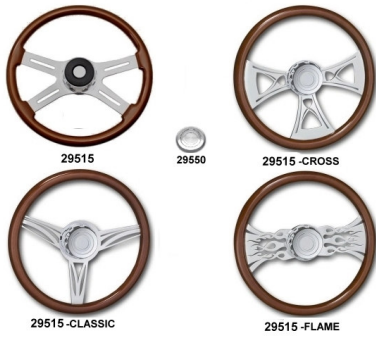

Freightliner  
Steering Wheels Freightliner

Steering Wheel 18" Fits Fixed and Adjustable Column Classic Fld Century 1989 to Present

- 29510 with 4 Chrome Spokes
- 29510-Cross with 3 Chrome Spokes
- 29510-Classic with 3 Chrome Spokes
- 29510-Flame with 2 Chrome Spokes

Mack  
Steering wheel Mack

18" fits tilt and telescopic column through April 2001

- 29535-CLASSIC 3 chrome spokes
- 29535-CROSS 3 chrome spokes
- 29535-FLAMES 2 chrome spokes
- 29550 Steering wheel horn button

International  
Steering wheel International

18" fits tilt and telescopic column all years

- 29515 2 chrome spokes
- 29515-CLASSIC 3 chrome spokes
- 29515-CROSS 3 chrome spokes
- 29515-FLAMES 2 chrome spokes
- 29550 Steering wheel horn button

Western Star  
Steering wheels Western Star

18" Fits tilt and telescopic column October 1998 to present

- 29530-CLASSIC 3 chrome spokes
- 29530-CROSS 3 chrome spokes
- 29530-FLAMES 2 chrome spokes
- 29550 Steering wheel horn button