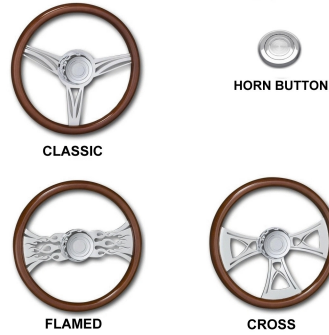

Western Star
Steering wheels Western Star

18" Fits tilt and telescopic column October 1998 to present

- 29530-CLASSIC 3 chrome spokes
- 29530-CROSS 3 chrome spokes
- 29530-FLAMES 2 chrome spokes
- 29550 Steering wheel horn button