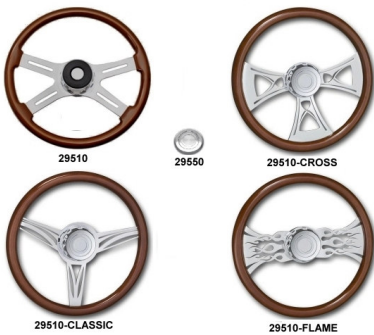

Peterbilt
Steering wheels Peterbilt

18" with 2 chrome spokes Flames

- 29500-FLAMES fits tilt and telescopic column
- July 1993 to April 1998
- 29505-FLAMES fits adjustable column
- May 1998 to present
- 29507-FLAMES fits fixed column
- From 1975 to 1998
- 29550 Steering wheel horn button

Kenworth
Steering wheels Kenworth

18" fits tilt and telescopic column Kenworth may 1995 to march 1997

- 29520 with 4 chrome spokes
- 29520-CLASSIC with 3 chrome spokes
- 29520-CROSS with 3 chrome spokes
- 29520-FLAMES with 2 chrome spokes
- 29550 Steering wheel horn button

Kenworth
Steering wheels Kenworth

18" fits adjustable column Kenworth march 2001 to present

- 29525 with 4 chrome spokes
- 29525-CLASSIC with 3 chrome spokes
- 29525-CROSS with 3 chrome spokes
- 29525-FLAMES with 2 chrome spokes
- 29550 Steering wheel horn button

Freightliner
Steering Wheels Freightliner

Steering Wheel 18" Fits Fixed and Adjustable Column Classic Fld Century 1989 to Present

- 29510 with 4 Chrome Spokes
- 29510-Cross with 3 Chrome Spokes
- 29510-Classic with 3 Chrome Spokes
- 29510-Flame with 2 Chrome Spokes