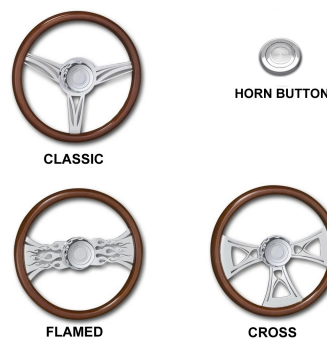

Kenworth  
Steering wheels Kenworth

18" fits tilt and telescopic column Kenworth may 1995 to march 1997

- 29520 with 4 chrome spokes
- 29520-CLASSIC with 3 chrome spokes
- 29520-CROSS with 3 chrome spokes
- 29520-FLAMES with 2 chrome spokes
- 29550 Steering wheel horn button

Kenworth  
Steering wheels Kenworth

18" fits adjustable column Kenworth march 2001 to present

- 29525 with 4 chrome spokes
- 29525-CLASSIC with 3 chrome spokes
- 29525-CROSS with 3 chrome spokes
- 29525-FLAMES with 2 chrome spokes
- 29550 Steering wheel horn button

Freightliner  
Steering Wheels Freightliner

Steering Wheel 18" Fits Fixed and Adjustable Column Classic Fld Century 1989 to Present

- 29510 with 4 Chrome Spokes
- 29510-Cross with 3 Chrome Spokes
- 29510-Classic with 3 Chrome Spokes
- 29510-Flame with 2 Chrome Spokes

Mack  
Steering wheel Mack

18" fits tilt and telescopic column through April 2001

- 29535-CLASSIC 3 chrome spokes
- 29535-CROSS 3 chrome spokes
- 29535-FLAMES 2 chrome spokes
- 29550 Steering wheel horn button