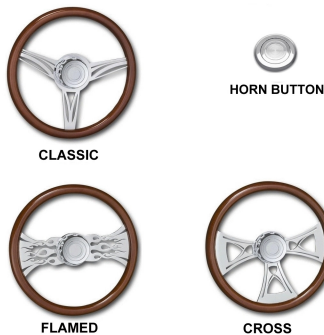

Miscellaneous

Chrome bezels covers Western Star

Chrome plastic 2002 up

- 801-WSD Dome light cover
- 802-WSC Dome light cover center
- 803-WHB Heater control bezel
- 68943 Heater control bezel

Miscellaneous

Headlights and Light Grills Western Star

Headlights and Light Grills

- 219-01 (7") dual headlights
- Replaces stock headlights
- 007-02M 2 Light Grill Medium with Bolts
- 007-02T 2 Light Grill Tall with Bolts
- 007-03M 3 Light Grill Medium with Bolts
- 007-03T 3 Light Grill Tall with Bolts
- The Light Grill can be used anywhere
- zthere are lights on your truck or trailer
- Lights not included

Miscellaneous

Steering wheels Western Star

18" Fits tilt and telescopic column October 1998 to present

- 29530-CLASSIC 3 chrome spokes
- 29530-CROSS 3 chrome spokes
- 29530-FLAMES 2 chrome spokes
- 29550 Chrome