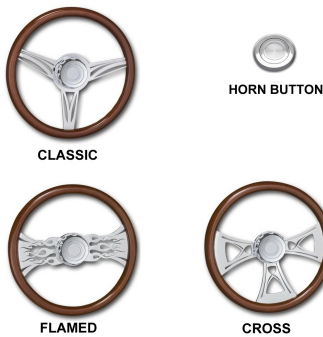

Miscellaneous

Chrome bezels covers Western Star

Chrome plastic 2002 up

- 801-WSD Dome light cover
- 802-WSC Dome light cover center
- 803-WHB Heater control bezel
- 68943 Heater control bezel

Miscellaneous

Headlights and Light Grills Western Star

Headlights and Light Grills

- 219-01 (7") dual headlights
- Replaces stock headlights
- 007-02M 2 Light Grill Medium with Bolts
- 007-02T 2 Light Grill Tall with Bolts
- 007-03M 3 Light Grill Medium with Bolts
- 007-03T 3 Light Grill Tall with Bolts
- The Light Grill can be used anywhere
- zthere are lights on your truck or trailer
- Lights not included

Miscellaneous

Steering wheels Western Star

18" Fits tilt and telescopic column October 1998 to present

- 29530-CLASSIC 3 chrome spokes
- 29530-CROSS 3 chrome spokes
- 29530-FLAMES 2 chrome spokes
- 29550 Chrome