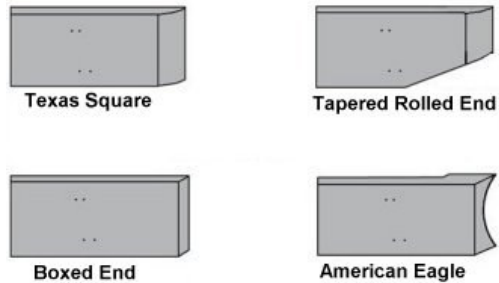

Miscellaneous

Bumpers Western Star

Some of the Bumper Styles

Chrome or Stainless steel

- Various styles
- Please see Valley Chome bumpers catalog included in this binder
- Call or email for more info (604-795-5700)
- Email info@truckerssupply.com
- Tapered
- Boxed end
- Texas Square
- American Eagle
- Hidden mount
- Custom light cut outs