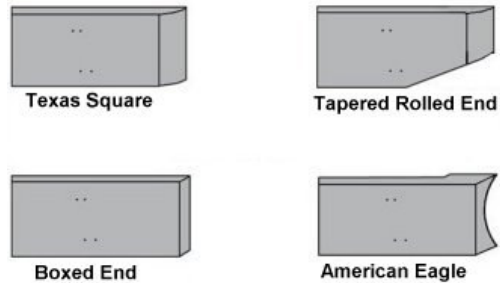

Miscellaneous

Bumpers Western Star

Some of the Bumper Styles

Chrome or Stainless steel

- Various styles
- Please see Valley Chome bumpers catalog included in this binder
- Call or email for more info (604-795-5700)
- Email info@truckerssupply.com
- Tapered
- Boxed end
- Texas Square
- American Eagle
- Hidden mount
- Custom light cut outs