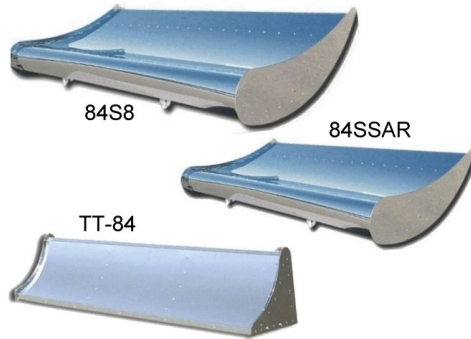

Wings  
Sleeper Wings

Stainless Steel construction

- 84S8 (44" x 84")
- 84SSAR (32" x 84")
- 72BR24SS (24" x 72")
- TT-84 Taylor Tail 84" Peterbilt or Flat Roof Applications

Freightliner  
Wing mounting kit Freightliner

Kits to install Wings with

- 2MK34-F 34" integral flat top 84S8 wing
- 2MK48-F 48" integral flat top 84S8 wing
- 2MK58-F 58" integral flat top 84S8 wing
- 2MK70-F 70" integral flat top 84S8 wing
- 4MK40-F 40" flat top 84S8 wing
- 4MK60-F 60" flat top 84S8 wing
- IMK101-F 101" cab over sleeper 84S8 wing
- IMK110-F 110" cab over sleeper 84S8 wing
- IMK58-F 58" mid roof 84S8 wing
- IMK70-F 70" mid roof 84S8 wing
- IMK90-F 90" cab over sleeper 84S8 wing

International  
Wing mounting kit International

Kits to install Wings with

- 4MK51-I 51" low roof 84S8 wing
- IMK51-I 51" high rise 84SSAR wing
- IMK72-I 72" high rise 84SSAR wing

Kenworth  
Wing mounting kit Kenworth