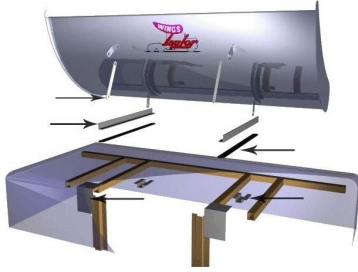

Peterbilt

Wing mounting kit Peterbilt

Kits to install Wings with

- 2MK110-P 110" cab over sleeper 84S8 wing
- 2MK63-P 63" cab over sleeper 84S8 wing
- 2MK90-P 90" cab over sleeper 84S8 wing
- 4MK36-P 36" flat top 84S8 wing
- 4MK48-P 48" flat top 84S8 wing
- 4MK63-P 63" flat top 84S8 wing
- IMK48-P 48" raised roof 84SSAR wing
- IMK63-P 63" raised roof 84SSAR wing
- IMK70-P 70" raised roof 84SSAR wing