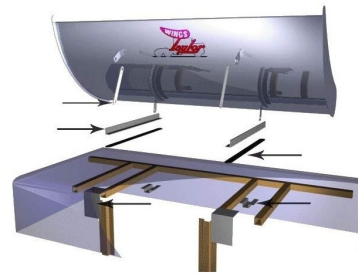

Wings  
Sleeper Wings

Stainless Steel construction

- 84S8 (44" x 84")
- 84SSAR (32" x 84")
- 72BR24SS (24" x 72")
- TT-84 Taylor Tail 84" Peterbilt or Flat Roof Applications

Freightliner  
Wing mounting kit Freightliner

Kits to install Wings with

- 2MK34-F 34" integral flat top 84S8 wing
- 2MK48-F 48" integral flat top 84S8 wing
- 2MK58-F 58" integral flat top 84S8 wing
- 2MK70-F 70" integral flat top 84S8 wing
- 4MK40-F 40" flat top 84S8 wing
- 4MK60-F 60" flat top 84S8 wing
- IMK101-F 101" cab over sleeper 84S8 wing
- IMK110-F 110" cab over sleeper 84S8 wing
- IMK58-F 58" mid roof 84S8 wing
- IMK70-F 70" mid roof 84S8 wing
- IMK90-F 90" cab over sleeper 84S8 wing

International  
Wing mounting kit International

Kits to install Wings with

- 4MK51-I 51" low roof 84S8 wing
- IMK51-I 51" high rise 84SSAR wing
- IMK72-I 72" high rise 84SSAR wing

Kenworth  
Wing mounting kit Kenworth