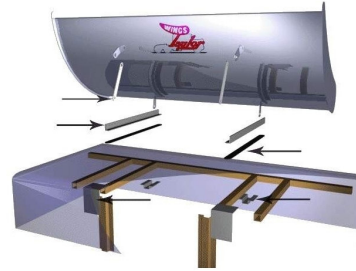

Wings  
Sleeper Wings

Stainless Steel construction

- 84S8 (44" x 84")
- 84SSAR (32" x 84")
- 72BR24SS (24" x 72")
- TT-84 Taylor Tail 84" Peterbilt or Flat Roof Applications

Freightliner  
Wing mounting kit Freightliner

Kits to install Wings with

- 2MK34-F 34" integral flat top 84S8 wing
- 2MK48-F 48" integral flat top 84S8 wing
- 2MK58-F 58" integral flat top 84S8 wing
- 2MK70-F 70" integral flat top 84S8 wing
- 4MK40-F 40" flat top 84S8 wing
- 4MK60-F 60" flat top 84S8 wing
- IMK101-F 101" cab over sleeper 84S8 wing
- IMK110-F 110" cab over sleeper 84S8 wing
- IMK58-F 58" mid roof 84S8 wing
- IMK70-F 70" mid roof 84S8 wing
- IMK90-F 90" cab over sleeper 84S8 wing