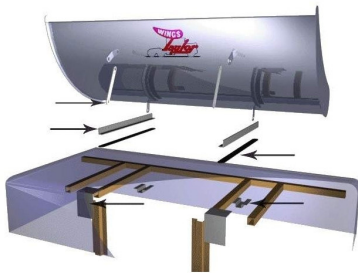

International
Wing mounting kit International

Kits to install Wings with

- 4MK51-I 51" low roof 84S8 wing
- IMK51-I 51" high rise 84SSAR wing
- IMK72-I 72" high rise 84SSAR wing